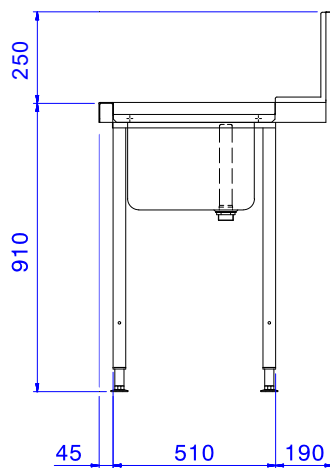

### Construction

- Stainless steel feet 50 mm adjustable in height to ensure that tables drain back into the dishwasher.
- Included splashback to prevent water spatter.
- Deep anti-drip profiles completely folded with lower edge for safe and easy cleaning.
- All surfaces smooth with polished finish.
- 40x40 mm square tubular legs in AISI 304 stainless steel.
- Constructed entirely in 304 AISI stainless steel.
- To be secured to the dishwasher and fitted with one pair of legs at the other end.
- Bowl size 500x400x300h with drain hole and strainer.

### Sustainability

- Designed for 500x500 mm dishwashing racks (it is necessary to connect a rail to the table to avoid baskets from falling).

### Optional Accessories

- Undershef for Dishwasher table, 1200 mm PNC 865352
- Basket guide for Dishwasher table with bowl 600 mm for Hood Type and Rack Type Dishwasher PNC 865370
- Floor fastening kit for 2 square legs PNC 865386
- Single plastic drain syphon 2 " for Sinks PNC 895313

**APPROVAL:** \_\_\_\_\_

Front

Side

Top

**Key Information:**

External dimensions, Width:	1200 mm
865314 (BHHPT6B12R)	1200 mm
External dimensions, Depth:	745 mm
External dimensions, Height:	1170 mm
Net weight:	8 kg
Splashback Dimensions, Height:	300 mm
Basin dimensions:	600x500x300h