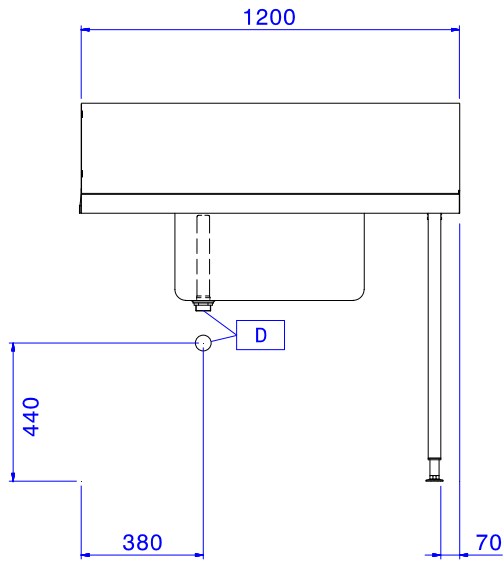

### Short Form Specification

**Item No.** \_\_\_\_\_

For hood type dishwashers. Constructed in 304 AISI stainless steel with backsplash mm250h. N. 2 square 40x40mm tubular legs on height-adjustable feet. Bowl size mm600x500x300h with overflow pipe and drain hole. Basket direction: from right to left.

### Construction

- Stainless steel feet 50 mm adjustable in height to ensure that tables drain back into the dishwasher.
- Included splashback to prevent water spatter.
- Deep anti-drip profiles completely folded with lower edge for safe and easy cleaning.
- All surfaces smooth with polished finish.
- 40x40 mm square tubular legs in AISI 304 stainless steel.
- Constructed entirely in 304 AISI stainless steel.
- To be secured to the dishwasher and fitted with one pair of legs at the other end.
- Bowl size 500x400x300h with drain hole and strainer.

### Sustainability

- Designed for 500x500 mm dishwashing racks (it is necessary to connect a rail to the table to avoid baskets from falling).

**APPROVAL:** \_\_\_\_\_

Front

Side

Top

**Key Information:**

External dimensions, Width:	1200 mm
865314 (BHHPT6B12R)	1200 mm
External dimensions, Depth:	745 mm
External dimensions, Height:	1170 mm
Net weight:	8 kg
Splashback Dimensions, Height:	300 mm
Basin dimensions:	600x500x300h