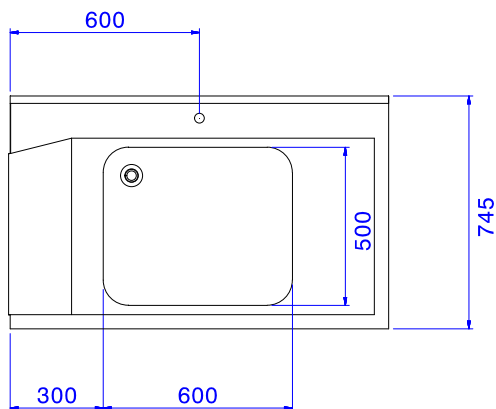

### Short Form Specification

**Item No.** \_\_\_\_\_

For hood type dishwashers. Constructed in 304 AISI stainless steel with backsplash mm250h. N. 2 square 40x40mm tubular legs on height-adjustable feet. Bowl size mm600x500x300h with overflow pipe and drain hole. Basket direction: from right to left.

### Construction

- Stainless steel feet 50 mm adjustable in height to ensure that tables drain back into the dishwasher.
- Included splashback to prevent water spatter.
- Deep anti-drip profiles completely folded with lower edge for safe and easy cleaning.
- All surfaces smooth with polished finish.
- 40x40 mm square tubular legs in AISI 304 stainless steel.
- Constructed entirely in 304 AISI stainless steel.
- To be secured to the dishwasher and fitted with one pair of legs at the other end.
- Bowl size 500x400x300h with drain hole and strainer.

### Sustainability

- Designed for 500x500 mm dishwashing racks (it is necessary to connect a rail to the table to avoid baskets from falling).

**APPROVAL:** \_\_\_\_\_

Front

Side

Top

**Key Information:**

External dimensions, Width:	1200 mm
865314 (BHHPT6B12R)	1200 mm
External dimensions, Depth:	745 mm
External dimensions, Height:	1170 mm
Net weight:	8 kg
Splashback Dimensions, Height:	300 mm
Basin dimensions:	600x500x300h